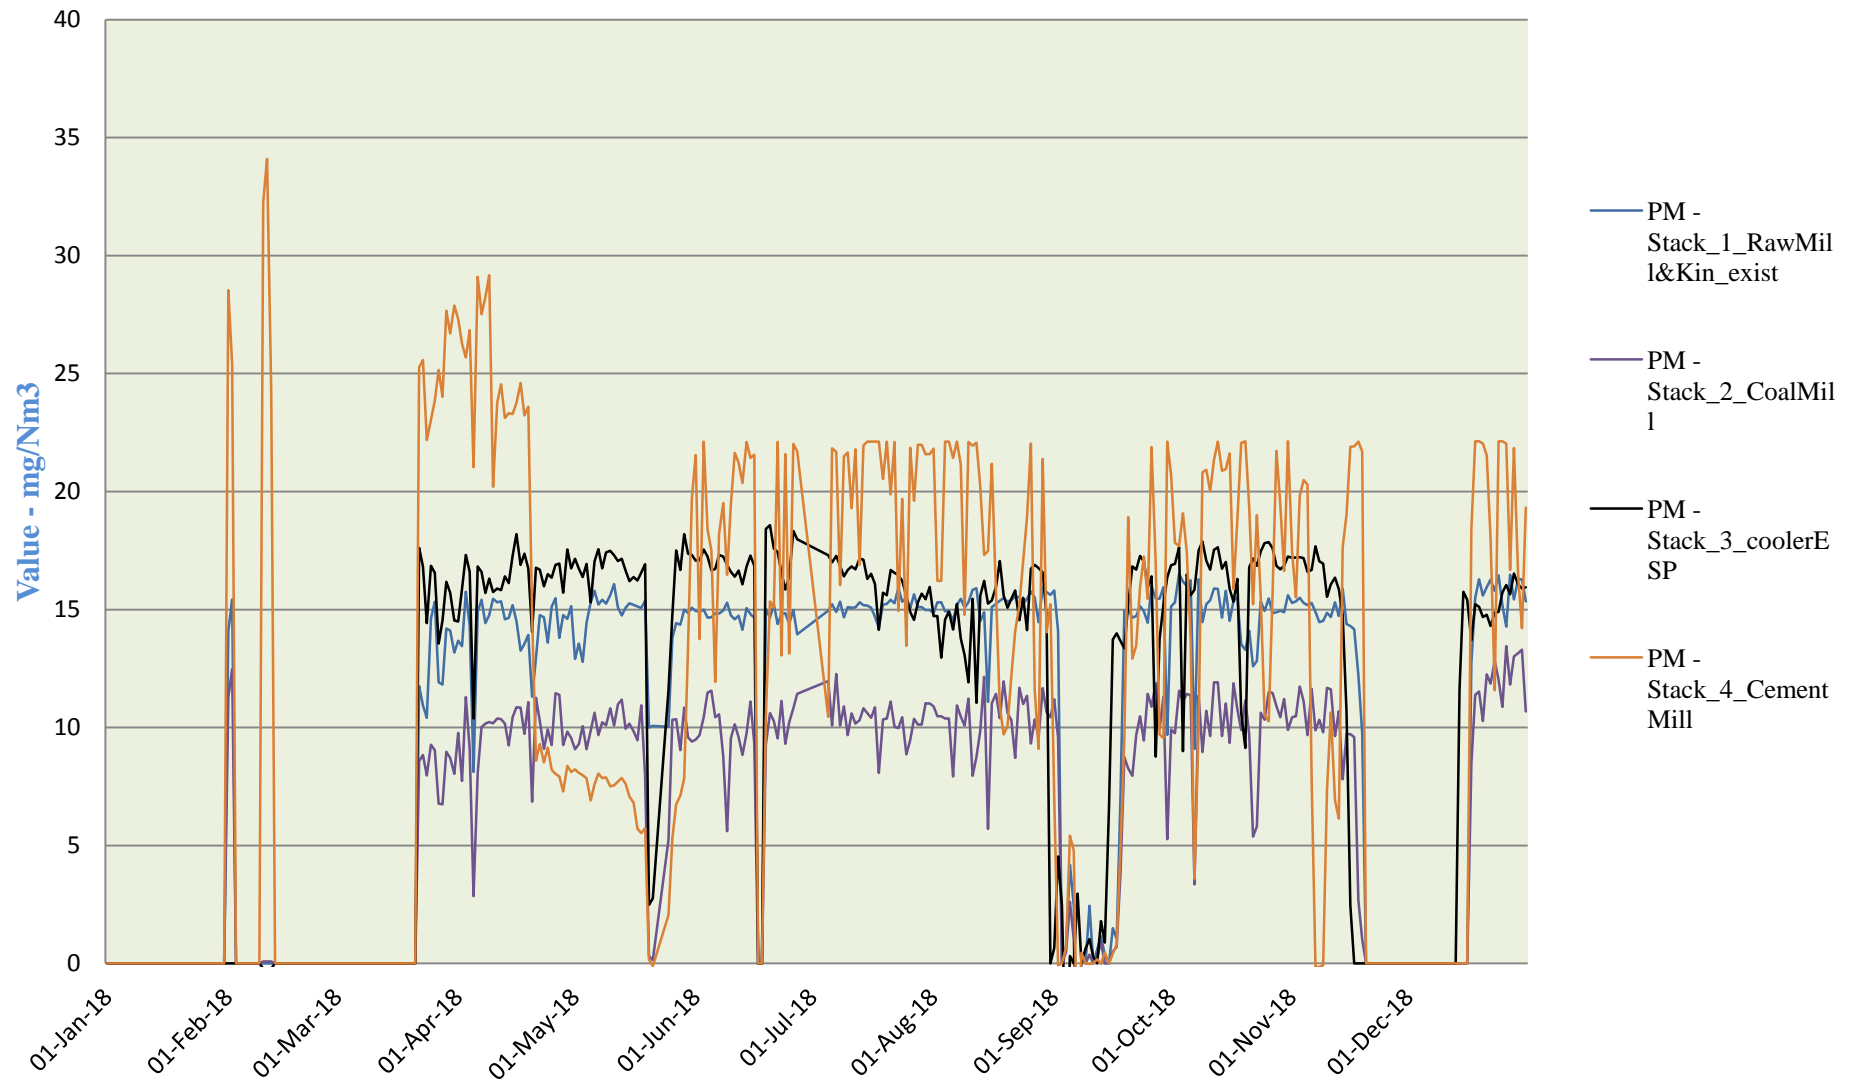

# Annual Emission Trend of PM in M/s. Reliance Cement Co.Pvt.Ltd. MAIHAR P.O. Itahar, Bharouli Satna

## Annual Emission Trend of Gaseous in M/s. Reliance Cement Co.Pvt.Ltd. MAIHAR P.O. Itahar, Bharouli Satna